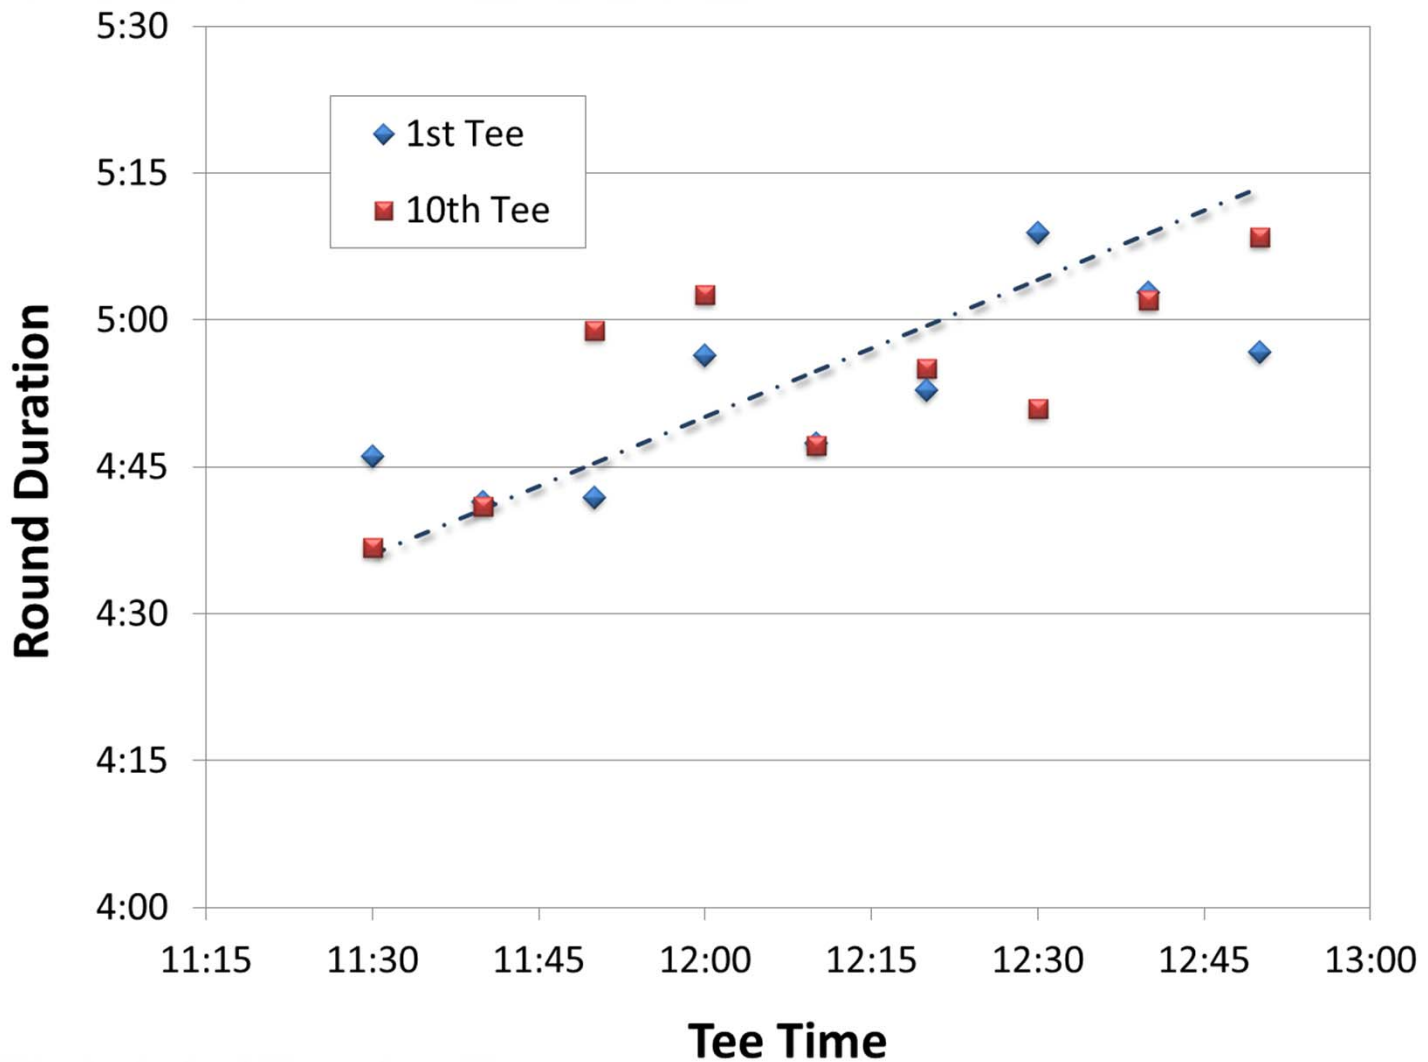

STATES GOLF ASSOCIATION

***T<sub>round</sub> = 4:10:00 hours 00***

*T*round = 4:10:22 – 7:10

$$T_{round} = 4:00 + 0:12 - 0:10$$

Flow Out

$$T_{round}^i = T_{round}^{i-1} + \Delta T_{finish}^i - \Delta T_{tee}^i$$

Previous  
Group

Flow In

# 2014 Stats (2somes)

Round Times	Tee Interval			Change
	8	9	10	
Average	4:05	3:54	3:47	0:18
Average Longest	4:23	4:12	4:04	0:19
Longest	4:34	4:31	4:12	0:22