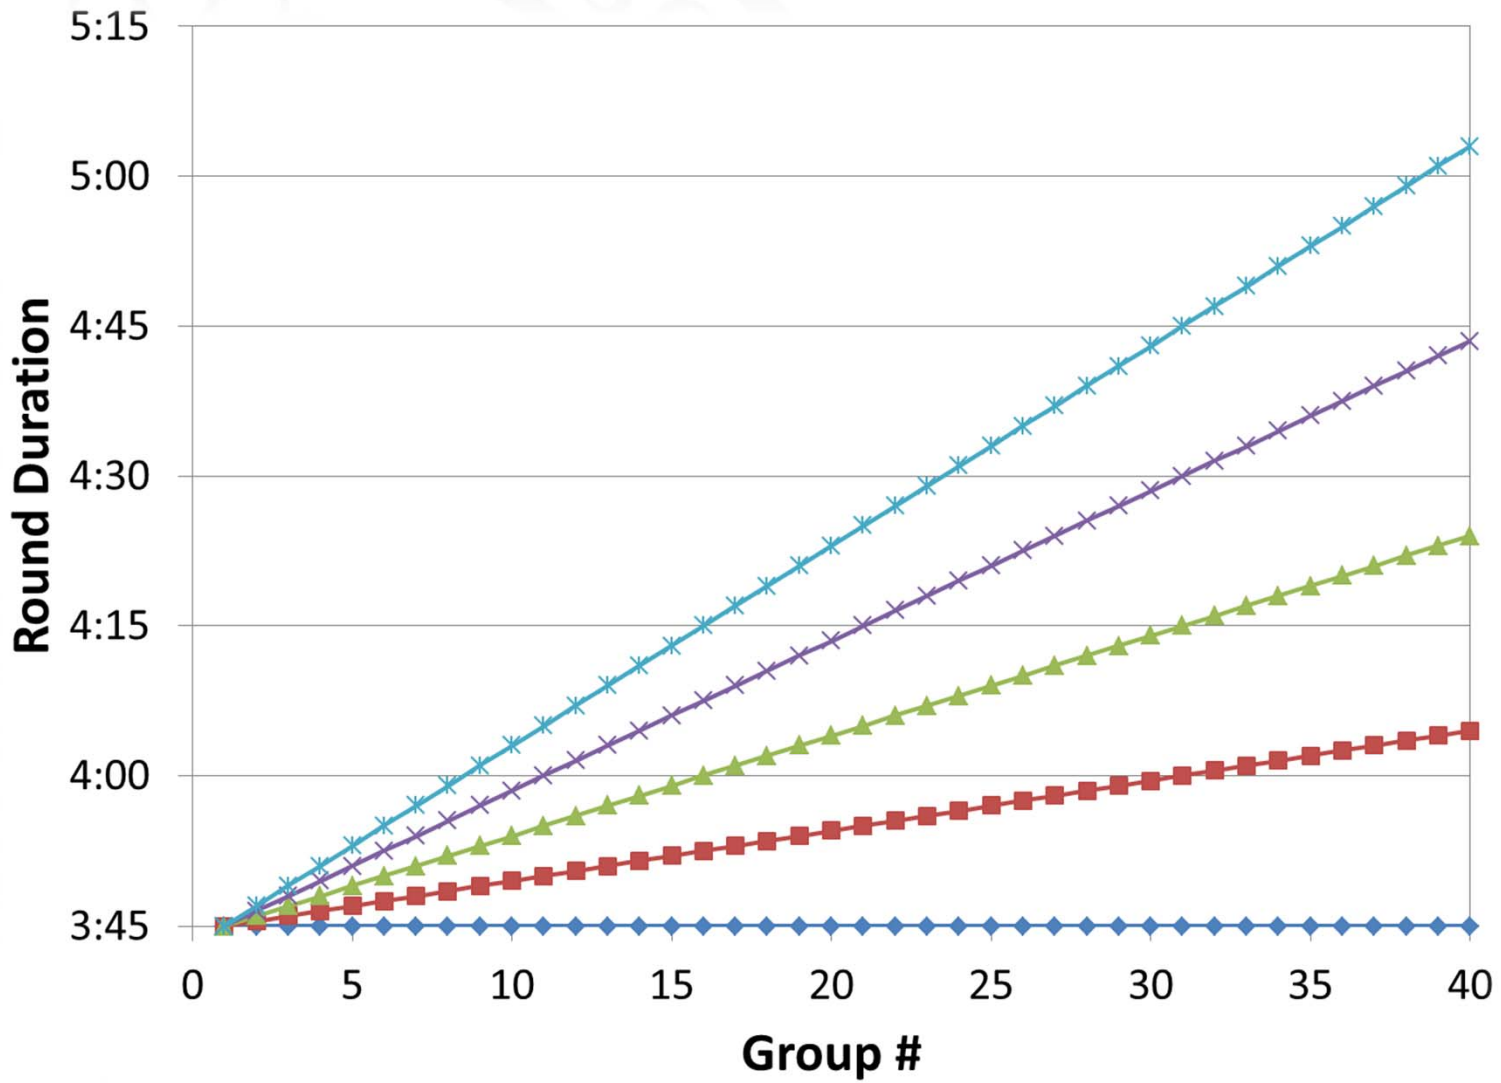

Previous  
Group

Flow In

# Cycle Time

$$T_{round}^i = T_{round}^{i-1} + \Delta T_{finish}^i - \Delta T_{tee}^i$$

Previous  
Group

Tee  
Interval

# Cycle Time

$$T_{round}^i = T_{round}^{i-1} + \Delta T_{finish}^i - \Delta T_{tee}^i$$

Tee  
Interval