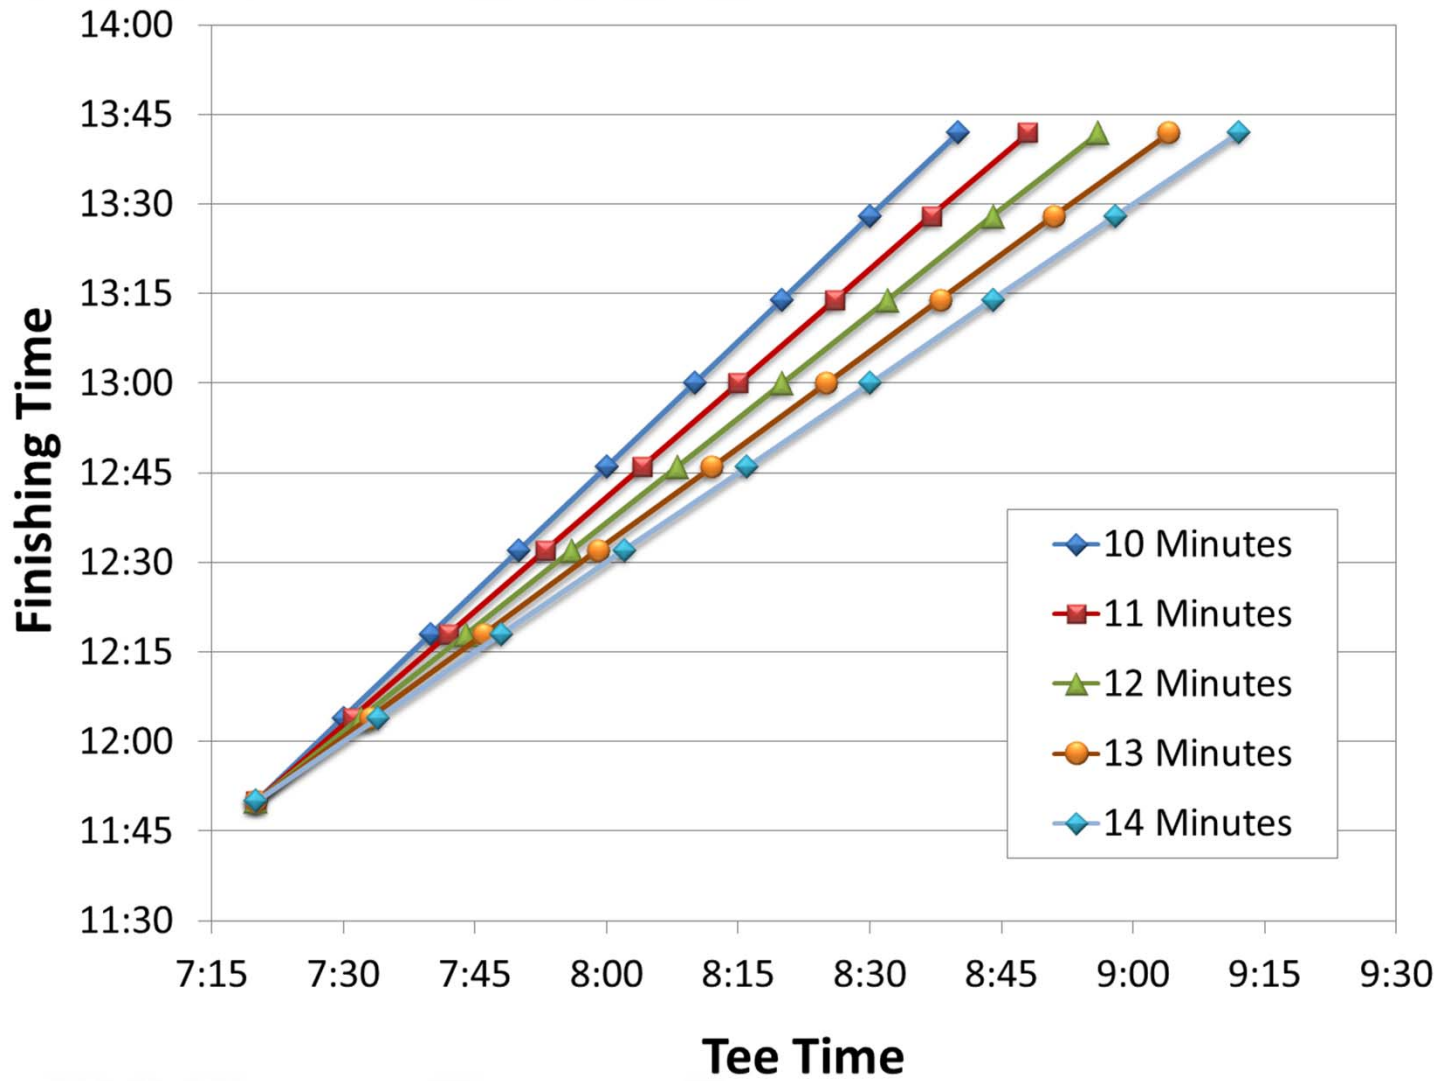

# Cycle Time

$$T_{round}^i = T_{round}^{i-1} + \Delta T_{finish}^i - \Delta T_{tee}^i$$

Tee  
Interval

# Pure Silk Bahamas LPGA Classic

Round	AM/PM	Tee Interval	Pace Potential	Cycle Time
1	AM	10:00	4:30:08	13:26
	PM	10:00	4:23:33	14:41
2	AM	10:00	4:23:07	14:33
	PM	10:00	4:34:50	14:16
<b>Average</b>		<b>10:00</b>	<b>4:27:55</b>	<b>14:14</b>